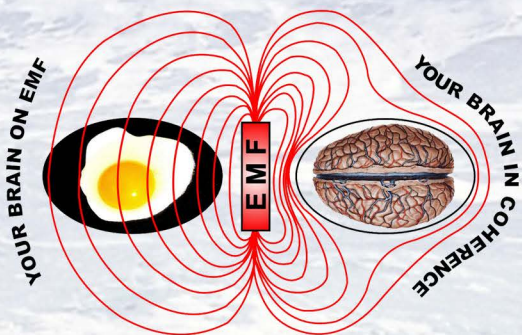

## **Cohere Bodywear™** Energy Balancing Bodywear

***The secret is coherence ... "Digital Coherence™"***

Studies show that exposure to the **Dirty Energy** of electro-magnetic pollution can have a profoundly negative effect on your performance. Fact is, *Dirty Energy* is everywhere, all around us, all the time.

**You ever wonder ... How is this affecting your life?**

Wearing Cohere Bodywear™ does not eliminate EMF. As shown above, the lines of EMF are still there, the difference is the brain on the right is out of the "Slow Cooker Effect" of constant exposure to all the EMFs.